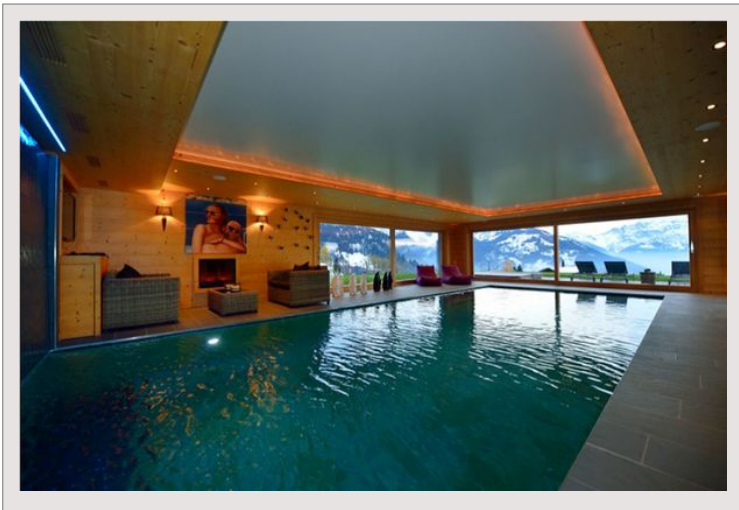

Chalet NASHA