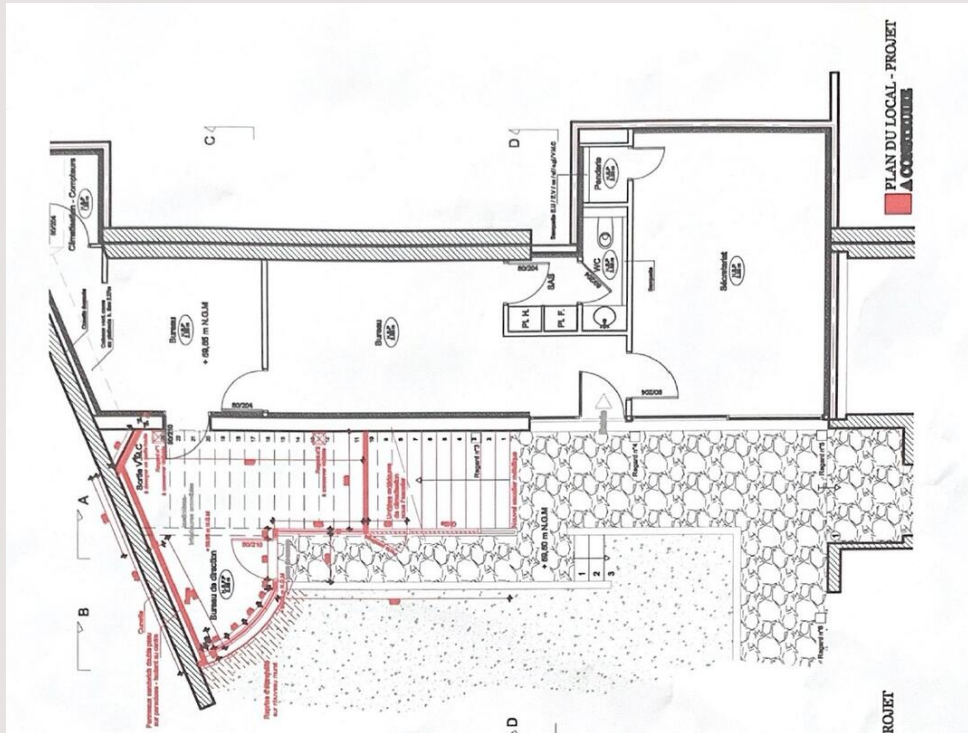

CARRE D'OR | PARK PALACE | OFFICE