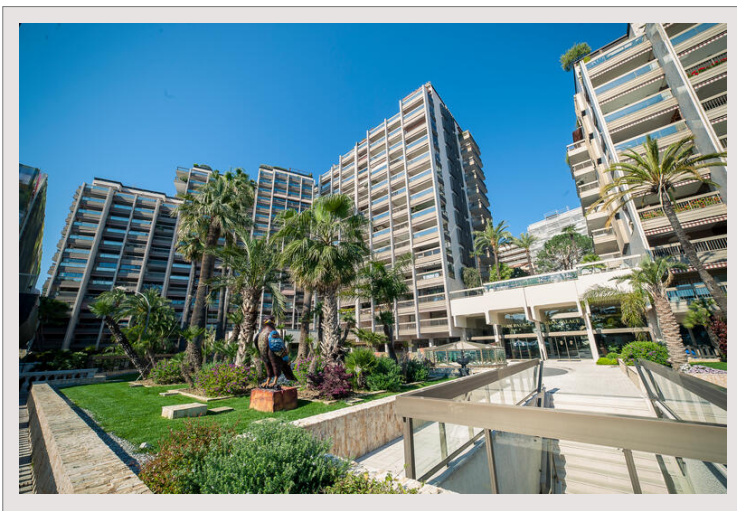

Park Palace - In a prestigious residence in the Golden Square, a large office ideally located.

- A Modern Place to Work in the Heart of Monaco
- Close to all Shops, Cafés/Restaurants and Cultural Places
- The Office is Recently Renovated and has a Private Entrance to a Garden