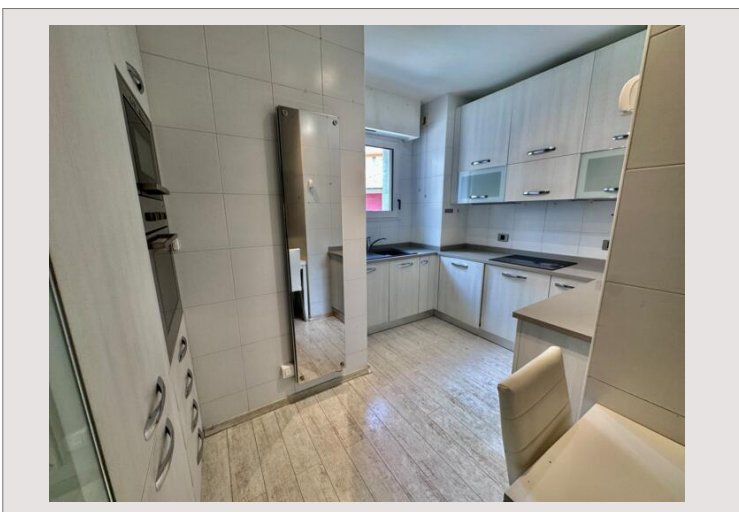

EXOTIC JARDIN | PALACE BEVERLY | 4 ROOMS