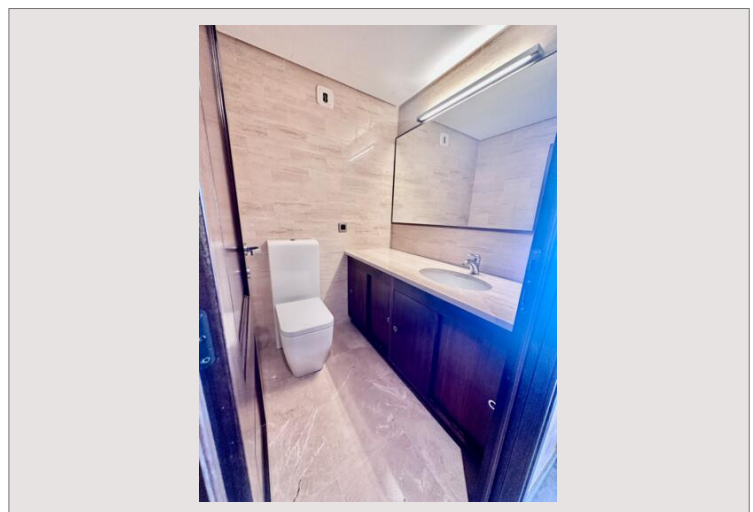

EXOTIC JARDIN | PALACE BEVERLY | 4 ROOMS